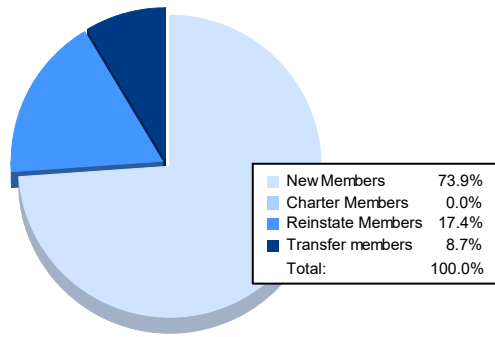

Year	New Clubs	Dropped Clubs	Gain/ Loss Clubs	New Members	Charter Members	Reinstate Members	Transfer Members	Total Member Added	Total Members Dropped	Gain/ Loss Members
2016-2017	0	1	-1	62	1	5	3	71	125	-54
2017-2018	0	2	-2	80	1	4	11	96	119	-23
2018-2019	0	0	0	68	0	7	0	75	116	-41
2019-2020	0	1	-1	68	0	2	2	72	82	-10
2020-2021	0	0	0	34	0	8	4	46	113	-67
<b>Average</b>	<b>0</b>	<b>1</b>	<b>-1</b>	<b>62</b>	<b>0</b>	<b>5</b>	<b>4</b>	<b>72</b>	<b>111</b>	<b>-39</b>

### Membership Composition June 2021 Cumulative

### Gender Composition June 2021 Cumulative