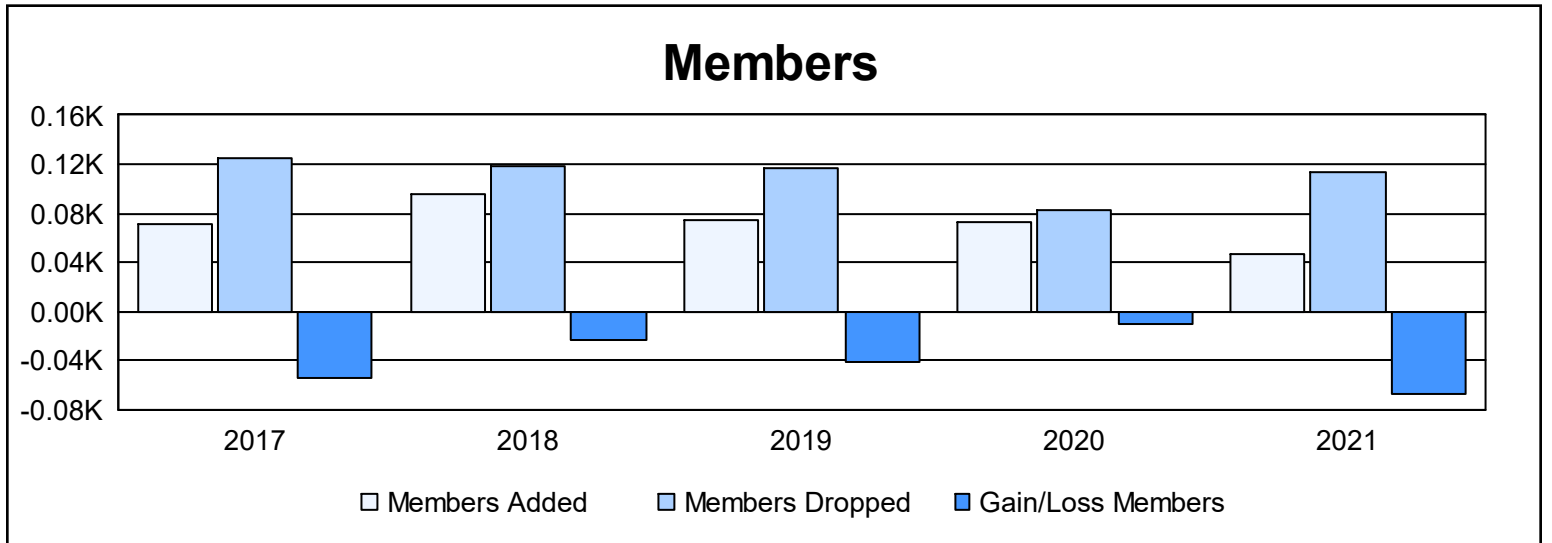

Year	New Clubs	Dropped Clubs	Gain/ Loss Clubs	New Members	Charter Members	Reinstate Members	Transfer Members	Total Member Added	Total Members Dropped	Gain/ Loss Members
2016-2017	0	1	-1	62	1	5	3	71	125	-54
2017-2018	0	2	-2	80	1	4	11	96	119	-23
2018-2019	0	0	0	68	0	7	0	75	116	-41
2019-2020	0	1	-1	68	0	2	2	72	82	-10
2020-2021	0	0	0	34	0	8	4	46	113	-67
<b>Average</b>	<b>0</b>	<b>1</b>	<b>-1</b>	<b>62</b>	<b>0</b>	<b>5</b>	<b>4</b>	<b>72</b>	<b>111</b>	<b>-39</b>

### Membership Composition June 2021 Cumulative