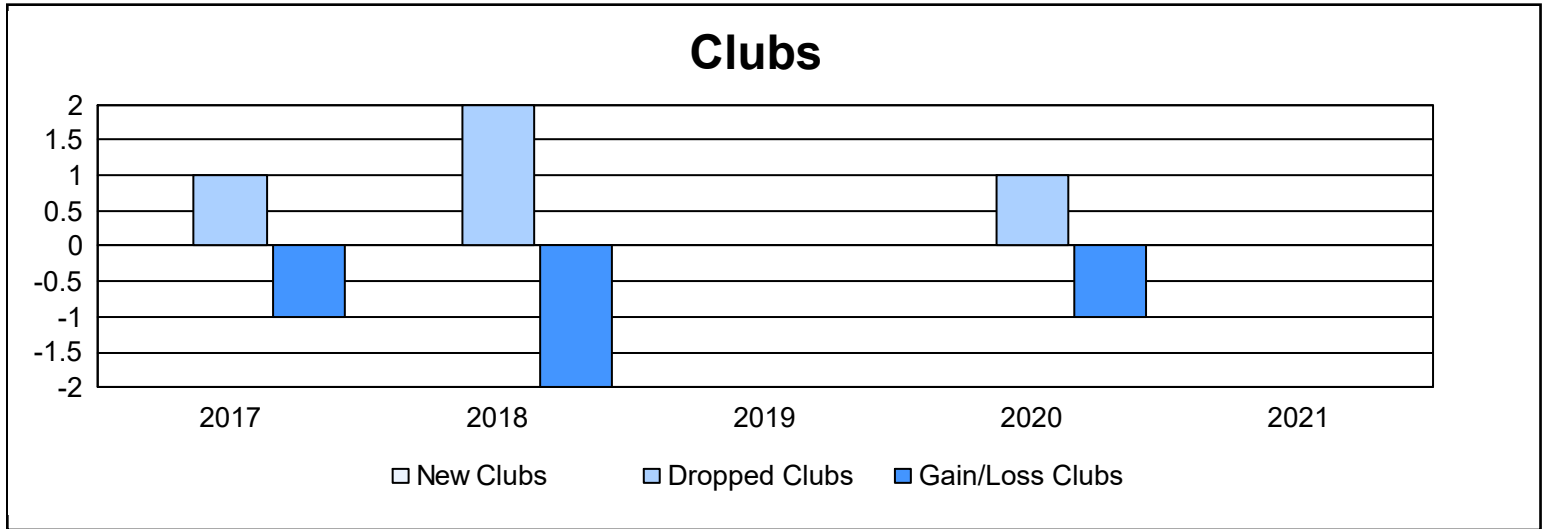

Year	New Clubs	Dropped Clubs	Gain/ Loss Clubs	New Members	Charter Members	Reinstate Members	Transfer Members	Total Member Added	Total Members Dropped	Gain/ Loss Members
2016-2017	0	1	-1	62	1	5	3	71	125	-54
2017-2018	0	2	-2	80	1	4	11	96	119	-23
2018-2019	0	0	0	68	0	7	0	75	116	-41
2019-2020	0	1	-1	68	0	2	2	72	82	-10
2020-2021	0	0	0	34	0	8	4	46	113	-67
<b>Average</b>	<b>0</b>	<b>1</b>	<b>-1</b>	<b>62</b>	<b>0</b>	<b>5</b>	<b>4</b>	<b>72</b>	<b>111</b>	<b>-39</b>

### Membership Composition June 2021 Cumulative